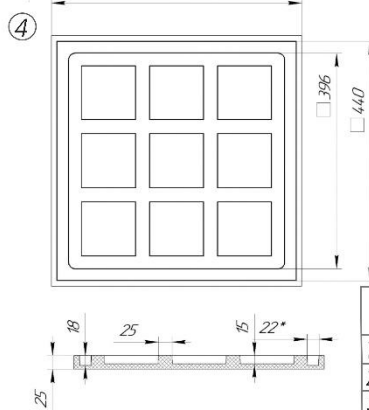

ГАЛИАНА

...без езикови бариери!!!

Translation from Bulgarian

Technical Specifications

Chamber

RCHC-400-400-800

RECO
PRODUCTION LTD

RECO PRODUCTION LTD		
1. MANHOLE COVER	CABLE	
2. BOTTOM	CHAMBER B-125	
3. WALLS	RCHC 400x400x800	
4. FRAME	EN 13598-1	

RECO with care for the environment

Description	Chamber
Product code	RCHC-400-400-800
Standard	According to EN 13598-1/EN124-5
Manufacturer	RECO PRODUCTION LTD
Features	Waterproof walls
	Recyclable 
Used materials	Composite material - polyethylene and additives
Weight	47 kg
Colour	Dark gray
Application	For electrical and fiber optic networks and cables
Advantages	Material with high wear resistance
	Waterproof
	Modular system easy to assemble in 1 minute
	Complete solution (bottom, walls, frame, cover)