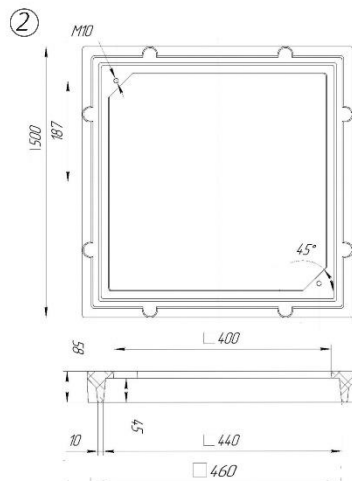

ГАЛИАНА

...без езикови бариери!!!

Translation from Bulgarian

Technical Specifications

Chamber

RCHC-400-400-800

RECO
PRODUCTION LTD

RECO PRODUCTION LTD		
1. MANHOLE COVER	CABLE	
2. BOTTOM	CHAMBER B-125	
3. WALLS	RCHC 400x400x800	
4. FRAME	EN 13598-1	

RECO with care for the environment

Description	Chamber
Product code	RCHC-400-400-800
Standard	According to EN 13598-1/EN124-5
Manufacturer	RECO PRODUCTION LTD
Features	Waterproof walls
	Recyclable 
Used materials	Composite material - polyethylene and additives
Weight	47 kg
Colour	Dark gray
Application	For electrical and fiber optic networks and cables
Advantages	Material with high wear resistance
	Waterproof
	Modular system easy to assemble in 1 minute
	Complete solution (bottom, walls, frame, cover)