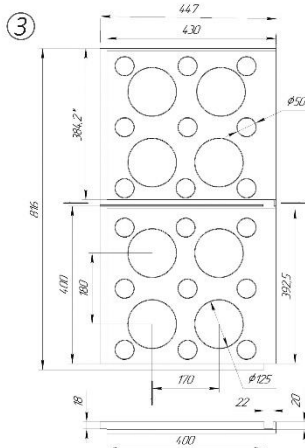

ГАЛИАНА

...без езикови бариери!!!

Translation from Bulgarian

Technical Specifications

Chamber

RCHC-400-400-800

RECO
PRODUCTION LTD

RECO PRODUCTION LTD		
1. MANHOLE COVER	CABLE	
2. BOTTOM	CHAMBER B-125	
3. WALLS	RCHC 400x400x800	
4. FRAME	EN 13598-1	

RECO with care for the environment

Description	Chamber
Product code	RCHC-400-400-800
Standard	According to EN 13598-1/EN124-5
Manufacturer	RECO PRODUCTION LTD
Features	Waterproof walls
	Recyclable 
Used materials	Composite material - polyethylene and additives
Weight	47 kg
Colour	Dark gray
Application	For electrical and fiber optic networks and cables
Advantages	Material with high wear resistance
	Waterproof
	Modular system easy to assemble in 1 minute
	Complete solution (bottom, walls, frame, cover)