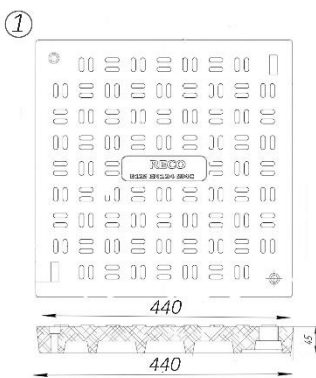

ГАЛИАНА

...без езикови бариери!!!

Translation from Bulgarian

Technical Specifications

Chamber

RCHC-400-400-800

RECO
PRODUCTION LTD

RECO PRODUCTION LTD		
1. MANHOLE COVER	CABLE	
2. BOTTOM	CHAMBER B-125	
3. WALLS	RCHC 400x400x800	
4. FRAME	EN 13598-1	

RECO with care for the environment

Description	Chamber
Product code	RCHC-400-400-800
Standard	According to EN 13598-1/EN124-5
Manufacturer	RECO PRODUCTION LTD
Features	Waterproof walls
	Recyclable 
Used materials	Composite material - polyethylene and additives
Weight	47 kg
Colour	Dark gray
Application	For electrical and fiber optic networks and cables
Advantages	Material with high wear resistance
	Waterproof
	Modular system easy to assemble in 1 minute
	Complete solution (bottom, walls, frame, cover)